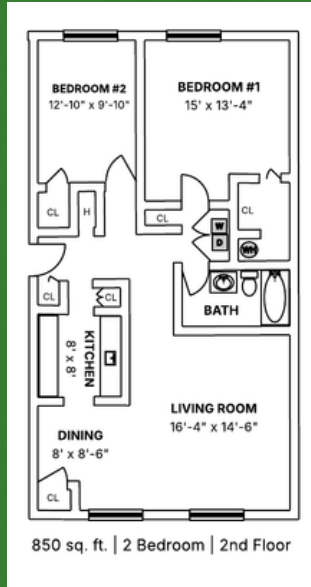

- 24 Hour emergency maintenance
- Professional snow removal
- On-site management
- Walk-in closets