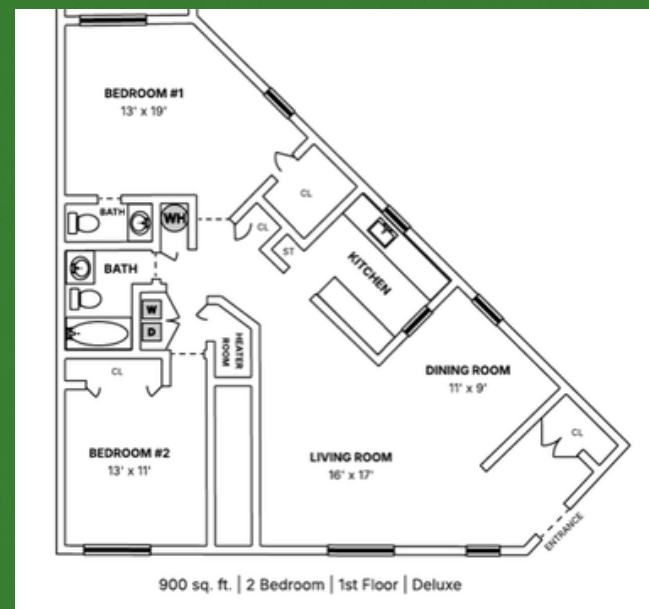

All of our spaciouly designed units provide central air conditioning and individualized thermostat control. Each 2-bedroom unit is equipped with a dishwasher. Our deluxe 2-bedroom unit also offers a private entrance and 1.5 bathrooms.