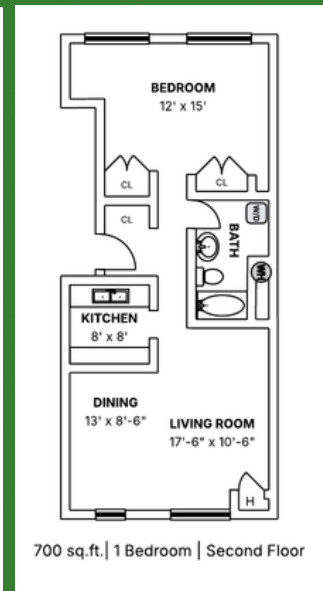

- 24 Hour emergency maintenance
- Professional snow removal
- On-site management
- Walk-in closets