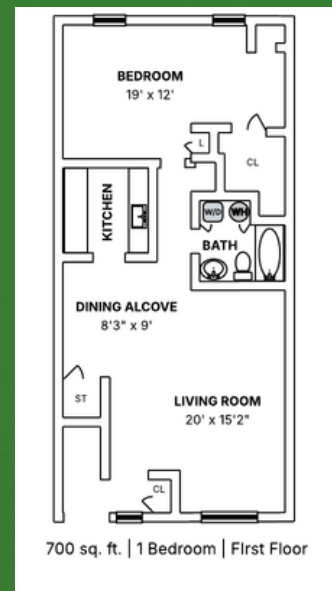

- 24 Hour emergency maintenance
- Professional snow removal
- On-site management
- Walk-in closets