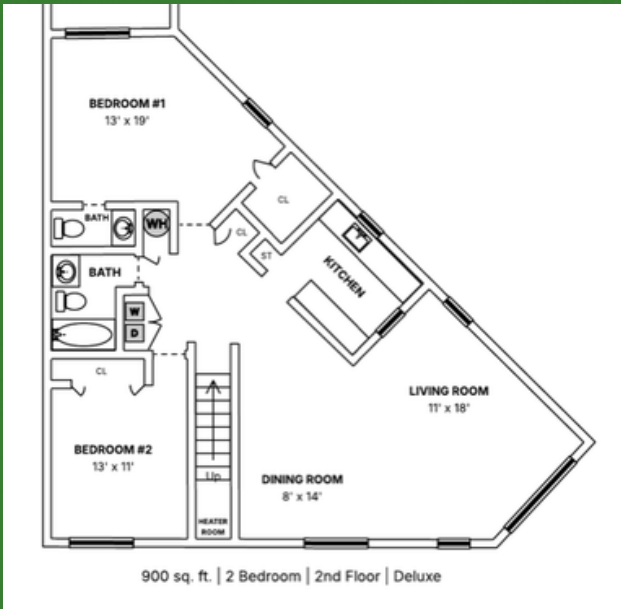

All of our spaciouly designed units provide central air conditioning and individualized thermostat control. Each 2-bedroom unit is equipped with a dishwasher. Our deluxe 2-bedroom unit also offers a private entrance and 1.5 bathrooms.